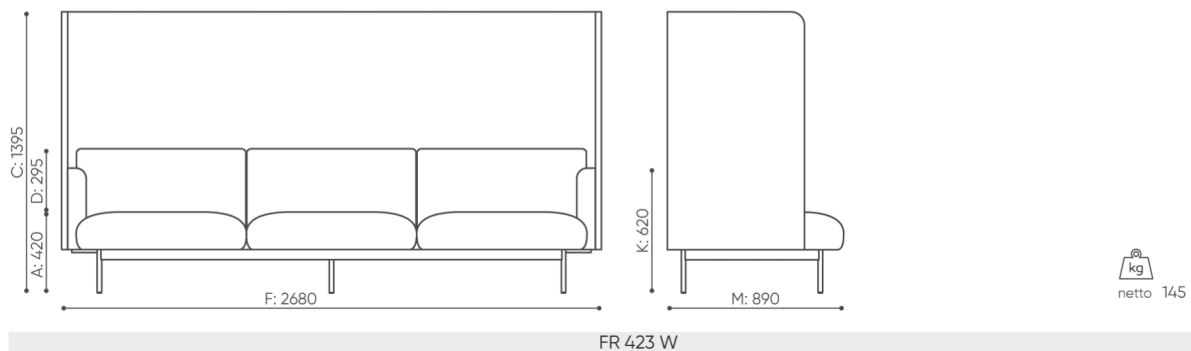

Mediaport

Round PIX mediaport (black-B) - 1 voltage socket 230 V

R[type]IV ○

Round PIX mediaport (black-B) - 2 x USB charger

RM1CC ○

dimensions

FR 423W

Dimensions are approximate and may vary depending on product configuration configuration. Standards are always taken into account.