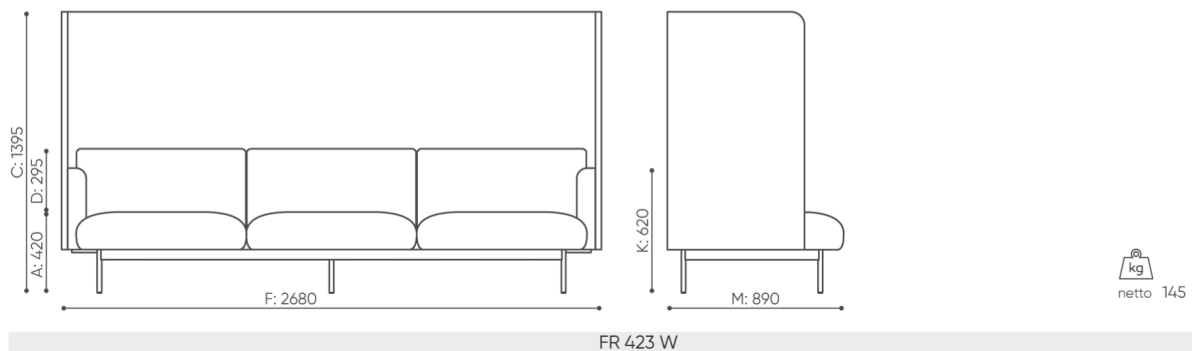

Mediaport

Round PIX mediaport (black-B) - 1 voltage socket 230 V

R[type]IV ○

Round PIX mediaport (black-B) - 2 x USB charger

RM1CC ○

dimensions

FR 423W

Dimensions are approximate and may vary depending on product configuration configuration. Standards are always taken into account.