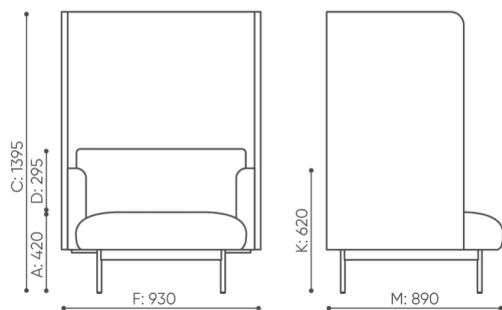

Mediaport

Round PIX mediaport (black-B) - 1 voltage socket 230 V

R[type]IV ○

Round PIX mediaport (black-B) - 2 x USB charger

RM1CC ○

dimensions

FR 421W

 netto 74

FR 421 W

Dimensions are approximate and may vary depending on product configuration configuration. Standards are always taken into account.

materials available for collection

1st price group	Fenno
2nd price group	Alaska, Alpa, Charles, Charles - Studio Design, Pastel, Roccia
3rd price group	Ally, Ally SD, Alpa-Studio Design, Blazer, Cyber SD, Easy SD, Oceanic, Synergy, Synergy - Studio Design
4th price group	Heritage, Oceanic-Studio Design, Remix - Studio Design
5th price group	Steelcut Trio 3
Metal	Metal - powder coated