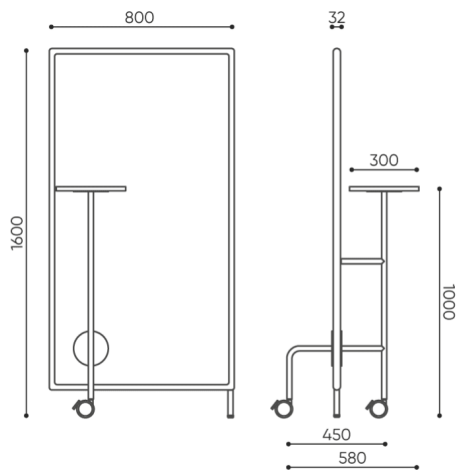

## silent connection

Connectors make it possible to connect two screens (in a straight line and at angles of 90 and 135 ). The connectors can only be used for screens with a straight side (no wave-side connection possible).

## handy top

Acoustic walls can be optionally equipped with a top (available in two heights).

## technical data

FS SC8W

Standard ●  
Option ○

Bases	CODE	
Powder coated base (colors according to the Bejot sampler) with two arms with castors with brake, and 1 height-adjustable footer	2TN	●
Castor with a brake instead of a foot	3TN	○
Tables		
Table h 740 mm, top Ø 300 mm made of laminated board (colors according to the Bejot sampler)	TBL-LAM	○
Table h 1000 mm, top Ø 300 mm made of laminated board (colors according to Bejot sampler)	TBH-LAM	○

# dimensions

FS SC8W

FS SC8W + TBH

- H** height: overall dimensions
- W** width: overall dimensions
- L** depth: overall dimensions

Dimensions are approximate and may vary depending on the selected product configuration. The requirements of the standard are always met.