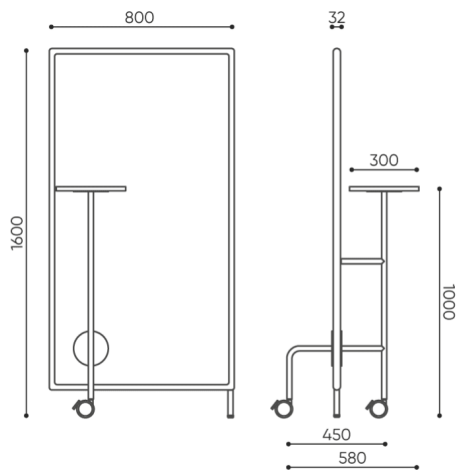

dimensions

FS SC8W

FS SC8W + TBH

- **H** height: overall dimensions
- **W** width: overall dimensions
- **L** depth: overall dimensions

Dimensions are approximate and may vary depending on the selected product configuration. The requirements of the standard are always met.