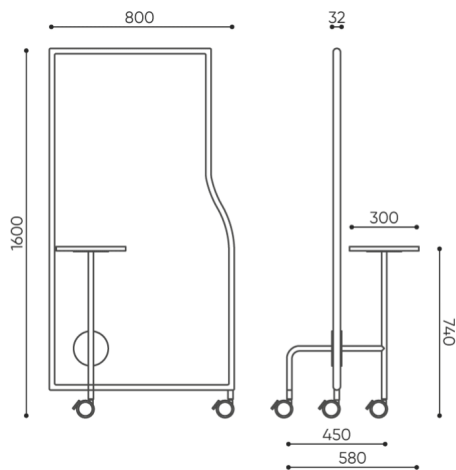

## silent connection

Connectors make it possible to connect two screens (in a straight line and at angles of 90 and 135 ). The connectors can only be used for screens with a straight side (no wave-side connection possible).

## technical data

FS SC8TW

Standard ●  
Option ○

Bases	CODE	
Powder coated base (colors according to the Bejot sampler) with two arms with castors with brake, and 1 height-adjustable footer	2TN	●
Castor with a brake instead of a foot	3TN	○
Tables		
Table h 740 mm, top Ø 300 mm made of laminated board (colors according to the Bejot sampler)	TBL-LAM	○
Table h 1000 mm, top Ø 300 mm made of laminated board (colors according to Bejot sampler)	TBH-LAM	○

# dimensions

FS SC8TW

FS SC8TW + 3TN + TBL

- H** height: overall dimensions
- W** width: overall dimensions
- L** depth: overall dimensions

Dimensions are approximate and may vary depending on the selected product configuration. The requirements of the standard are always met.