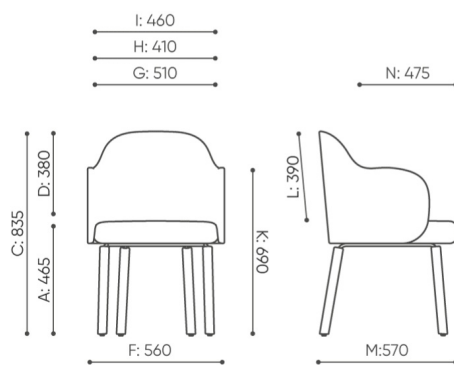

user comfort

Flos seats use compression cones, which significantly increases seating comfort

technical data

FSW KP 740

Standard ●
Option ○

Base

Powder coated (colors according to the Bejot sampler) + wooden legs (solid oak wood - natural colour 01) ●

Feet

Without feet ●

Felt feet on wooden floors and panels DF ○

dimensions

FSW KP 740

FSW KP 740

- A seat height: overall dimensions
- B seat height: measured according to the norm
PN EN 1335 - 1
- C chair height
- D backrest height
- E headrest height
- F dimensional width chair / base
- G seat width
- H backrest width
- I width between armrests
- K height from the floor to the armrest
- L backrest length
- M dimensional chair depth
- N seat depth / seat length