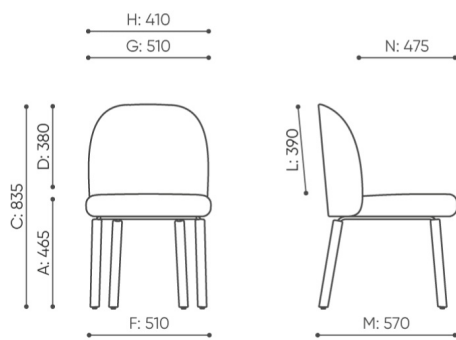

# dimensions

FSW K 740

FSW K 740

- A seat height: overall dimensions
- B seat height: measured according to the norm  
PN EN 1335 - 1
- C chair height
- D backrest height
- E headrest height
- F dimensional width chair / base
- G seat width
- H backrest width
- I width between armrests
- K height from the floor to the armrest
- L backrest length
- M dimensional chair depth
- N seat depth / seat length

Dimensions are approximate and may vary depending on the selected product configuration. The requirements of the standard are always met.