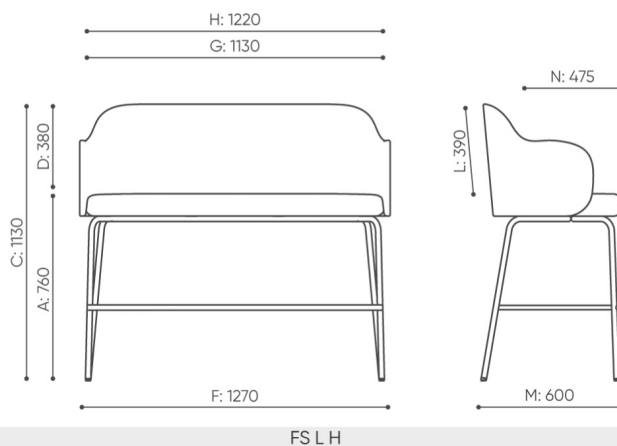

high and low benches

Flos benches with a powder-coated base come in two heights (high and low). Benches with oak or oak-metal construction are only available in one height (low).

technical data

FS L H

Standard ●
Option ○

Base

Powder painted (colors according to the Bejot sampler book) ●

Feet

Feet for soft floor

TK ●

Felt feet for hard floor

TF ○

dimensions

FS L H

- A seat height: overall dimensions
- B seat height: measured according to the norm
PN EN 1335 - 1
- C chair height
- D backrest height
- E headrest height
- F dimensional width chair / base
- G seat width
- H backrest width
- I width between armrests
- K height from the floor to the armrest
- L backrest length
- M dimensional chair depth
- N seat depth / seat length