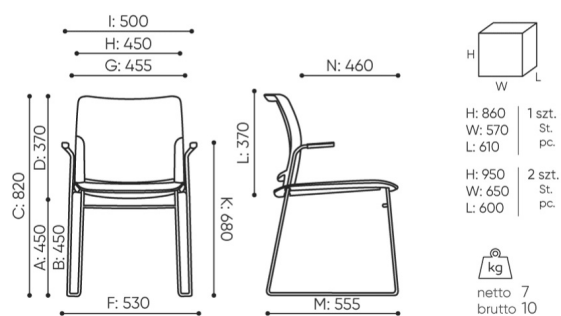

technical data

FD 270 N

Standard ●
Option ○

Base	CODE	
Chromed (only chairs, an option not available to a trolley FD TR)		●
Powder painted (colors according to Bejot pattern book)		○
Armrests	CODE	
Plastic armrests - seat / backrest color		●
Slides	CODE	
Glides for ceramic floors, concrete, carpets		●
Additional equipment	CODE	
Chair connector in rows allowing the numbering of rows	LN	○
Code names marks	CODE	
Whole plastic	1N	
Seat: upholstered / backrest: plastic	2N	
Upholstered seat and backrest	4N	
Upholstered seat / backrest black frame + mesh	2M	

dimensions

FD 270 N

FD 270 1N

- A seat height: overall dimensions
- B seat height: measured according to the norm
PN EN 1335 - 1
- C chair height
- D backrest height
- E headrest height
- F dimensional width chair / base
- G seat width
- H backrest width
- I width between armrests
- K height from the floor to the armrest
- L backrest length
- M dimensional chair depth
- N seat depth / seat length