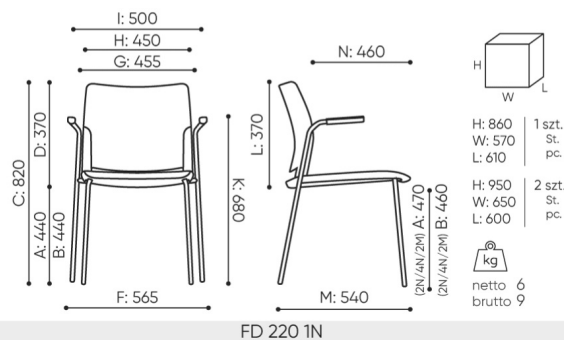

technical data

FD 220 N

Standard ●
Option ○

Base	CODE	
Chromed		●
Powder painted (colors according to Bejot pattern book)		○
Armrests	CODE	
Plastic armrests - seat / backrest color		●
Feet	CODE	
Feet for ceramic floors, concrete, carpets	CK	●
Felt feet for wooden floors, panels	CF	○
Code names marks	CODE	
Whole plastic	1N	
Seat: upholstered / backrest: plastic	2N	
Upholstered seat and backrest	4N	
Upholstered seat / backrest black frame + mesh	2M	

dimensions

FD 220 N

FD 220 1N

- A seat height: overall dimensions
- B seat height: measured according to the norm
PN EN 1335 - 1
- C chair height
- D backrest height
- E headrest height
- F dimensional width chair / base
- G seat width
- H backrest width
- I width between armrests
- K height from the floor to the armrest
- L backrest length
- M dimensional chair depth
- N seat depth / seat length

Dimensions are approximate and may vary depending on the selected product configuration. The requirements of the standard are always met.

materials available for collection

1st price group	Bond, Fenno, Keimo, Sawana
2nd price group	Alpa, Charles, Charles - Studio Design, Cura, Pastel, Roccia, Valencia
3rd price group	Ally, Ally SD, Alpa-Studio Design, Blazer, Cura SD, Easy SD, Oceanic, Silvertex , Silvertex - Studio Design, Synergy, Synergy - Studio Design, Valencia - Studio Design
4th price group	Heritage, Oceanic-Studio Design, Remix - Studio Design
5th price group	Steelcut Trio 3
Leather	Leather
Membrane	Membrane Kyos, Momo, Milla
Plastic	Plastik Fendo 2M, Plastic Fendo
Metal	Metal - powder coated