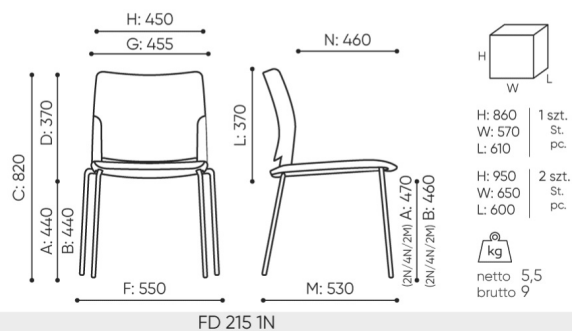

technical data

FD 215 N

Standard ●
Option ○

Base	CODE	
Chromed		●
Powder painted (colors according to Bejot pattern book)		○
Feet	CODE	
Feet for ceramic floors, concrete, carpets	CK	●
Felt feet for wooden floors, panels	CF	○
Code names marks	CODE	
Whole plastic	1N	
Seat: upholstered / backrest: plastic	2N	
Upholstered seat and backrest	4N	
Upholstered seat / backrest black frame + mesh	2M	

dimensions

FD 215 N

- A seat height: overall dimensions
- B seat height: measured according to the norm
PN EN 1335 - 1
- C chair height
- D backrest height
- E headrest height
- F dimensional width chair / base
- G seat width
- H backrest width
- I width between armrests
- K height from the floor to the armrest
- L backrest length
- M dimensional chair depth
- N seat depth / seat length