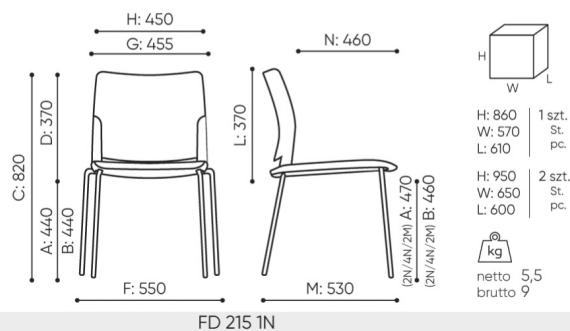

technical data

FD 215 N

Standard ●
Option ○

Base	CODE	
Chromed		●
Powder painted (colors according to Bejot pattern book)		○
Feet	CODE	
Feet for ceramic floors, concrete, carpets	CK	●
Felt feet for wooden floors, panels	CF	○
Code names marks	CODE	
Whole plastic	1N	
Seat: upholstered / backrest: plastic	2N	
Upholstered seat and backrest	4N	
Upholstered seat / backrest black frame + mesh	2M	

dimensions

FD 215 N

- A seat height: overall dimensions
- B seat height: measured according to the norm
PN EN 1335 - 1
- C chair height
- D backrest height
- E headrest height
- F dimensional width chair / base
- G seat width
- H backrest width
- I width between armrests
- K height from the floor to the armrest
- L backrest length
- M dimensional chair depth
- N seat depth / seat length

Dimensions are approximate and may vary depending on the selected product configuration. The requirements of the standard are always met.

materials available for collection

1st price group	Bond, Fenno, Keimo, Sawana
2nd price group	Alaska, Alpa, Charles, Charles - Studio Design, Cura, Pastel, Roccia, Valencia
3rd price group	Ally, Ally SD, Alpa-Studio Design, Blazer, Cura SD, Cyber SD, Easy SD, Oceanic, Silvertex , Silvertex - Studio Design, Synergy, Synergy - Studio Design, Valencia - Studio Design
4th price group	Heritage, Oceanic-Studio Design, Remix - Studio Design
5th price group	Steelcut Trio 3
Leather	Leather
Membrane	Membrane Kyos, Momo, Milla
Plastic	Plastik Fendo 2M, Plastic Fendo
Metal	Metal - powder coated