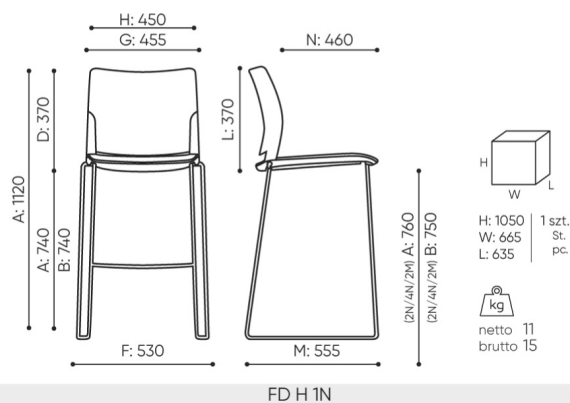

technical data

FD H M

Standard ●
Option ○

Base	CODE	
Chromed		●
Powder painted (colors according to Bejot pattern book)		○
Backrest	CODE	
Black mesh CLASSIC (black frame)	M08	●
Light grey mesh CLASSIC (black frame)	M09	○
Glides	CODE	
Glides for ceramic floors, concrete and carpets		●
Code names marks	CODE	
Upholstered seat / backrest black frame + mesh	2M	

dimensions

FD H M

- A seat height: overall dimensions
- B seat height: measured according to the norm
PN EN 1335 - 1
- C chair height
- D backrest height
- E headrest height
- F dimensional width chair / base
- G seat width
- H backrest width
- I width between armrests
- K height from the floor to the armrest
- L backrest length
- M dimensional chair depth
- N seat depth / seat length

Dimensions are approximate and may vary depending on the selected product configuration. The requirements of the standard are always met.

materials available for collection

1st price group	Bond, Fenno, Keimo, Sawana
2nd price group	Alaska, Alpa, Charles, Charles - Studio Design, Cura, Pastel, Roccia, Valencia
3rd price group	Ally, Ally SD, Alpa-Studio Design, Blazer, Cura SD, Cyber SD, Easy SD, Oceanic, Silvertex , Silvertex - Studio Design, Synergy, Synergy - Studio Design, Valencia - Studio Design
4th price group	Heritage, Oceanic-Studio Design, Remix - Studio Design
5th price group	Steelcut Trio 3
Leather	Leather
Membrane	Membrane Kyos, Momo, Milla
Metal	Metal - powder coated