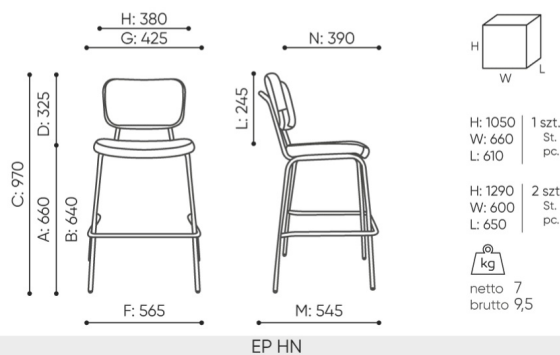

Code names marks

CODE

Dedicated to tables with a height of 1100 mm

EP H

Dedicated to tables with a height of 900 mm

EP HN

dimensions

EP HN

- A seat height: overall dimensions
- B seat height: measured according to the norm
PN EN 1335 - 1
- C chair height
- D backrest height
- E headrest height
- F dimensional width chair / base
- G seat width
- H backrest width
- I width between armrests
- K height from the floor to the armrest
- L backrest length
- M dimensional chair depth
- N seat depth / seat length