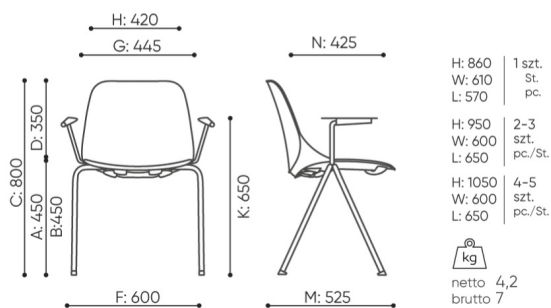

Powder-painted trolley is sold independently.

EG TR

○

Feet on ceramic, concrete and carpet floors

TK

●

dimensions

EG 220

EG 220 1N

- A seat height: overall dimensions
- B seat height: measured according to the norm
PN EN 1335 - 1
- C chair height
- D backrest height
- E headrest height
- F dimensional width chair / base
- G seat width
- H backrest width
- I width between armrests
- K height from the floor to the armrest
- L backrest length
- M dimensional chair depth
- N seat depth / seat length

Dimensions are approximate and may vary depending on the selected product configuration. The requirements of the standard are always met.

materials available for collection

1st price group	Bond, Fenno, Keimo, Sawana
2nd price group	Alaska, Alpa, Charles, Charles - Studio Design, Cura, Era - Studio Design, Pastel, Roccia, Valencia
3rd price group	Ally, Ally SD, Alpa-Studio Design, Blazer, Cura SD, Cyber SD, Easy SD, Oceanic, Silvertex , Silvertex - Studio Design, Synergy, Synergy - Studio Design, Valencia - Studio Design
4th price group	Heritage, Oceanic-Studio Design, Remix - Studio Design
5th price group	Accessoire*, Steelcut Trio 3
Leather	Leather
Plastic	Eggo