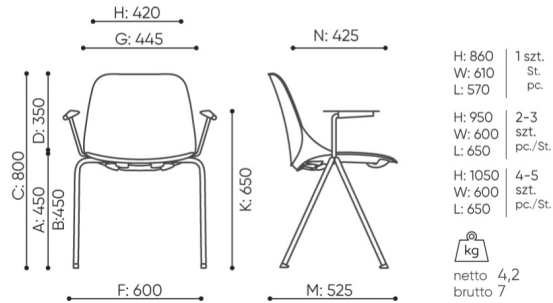

# dimensions

## EG 220

EG 220 1N

- A seat height: overall dimensions
- B seat height: measured according to the norm  
PN EN 1335 - 1
- C chair height
- D backrest height
- E headrest height
- F dimensional width chair / base
- G seat width
- H backrest width
- I width between armrests
- K height from the floor to the armrest
- L backrest length
- M dimensional chair depth
- N seat depth / seat length