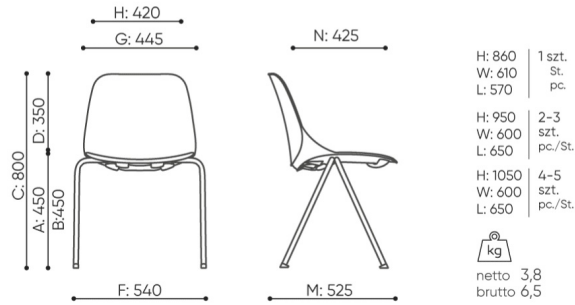

design:
Scagnellato & Ferrarese

Product website
[website link](#)

bejot:

collection advantages

Interesting, coherent form

The collection combines one streamlined shell shape with several different designs, creating a versatile and universal seat family. The Eggo family includes: a four-legged model, on a skid, a hoker and a bench. The shell is also available in a 2N version with an upholstered seat. The collection is available in 6 plastic colors.

technical data

EG 215

Standard ●
Option ○

Base	Code
Chromed	●

Additional equipment	Code
EG 220 1N - plastic shell	1N ●
EG 220 2N - upholstered seat cover	2N ●
EG 220 - left anti-panic desktop	PL ○
EG 220 - Hinge chair connector	L ○
Powder coated chair trolley while buying Eggo chairs	EG TR ○
Powder-painted trolley is sold independently.	EG TR ○
Feet on ceramic, concrete and carpet floors	TK ●

dimensions

EG 215

EG 215 1N

- A seat height: overall dimensions
- B seat height: measured according to the norm
PN EN 1335 - 1
- C chair height
- D backrest height
- E headrest height
- F dimensional width chair / base
- G seat width
- H backrest width
- I width between armrests
- K height from the floor to the armrest
- L backrest length
- M dimensional chair depth
- N seat depth / seat length

Dimensions are approximate and may vary depending on the selected product configuration. The requirements of the standard are always met.

materials available for collection

1st price group	Bond, Fenno, Keimo, Sawana
2nd price group	Alpa, Charles, Charles - Studio Design, Cura, Era - Studio Design, Pastel, Roccia, Valencia
3rd price group	Ally, Ally SD, Alpa-Studio Design, Blazer, Cura SD, Easy SD, Oceanic, Silvertex , Silvertex - Studio Design, Synergy, Synergy - Studio Design, Valencia - Studio Design
4th price group	Heritage, Oceanic-Studio Design, Remix - Studio Design
5th price group	Accessoire, Steelcut Trio 3
Leather	Leather
Plastic	Eggo