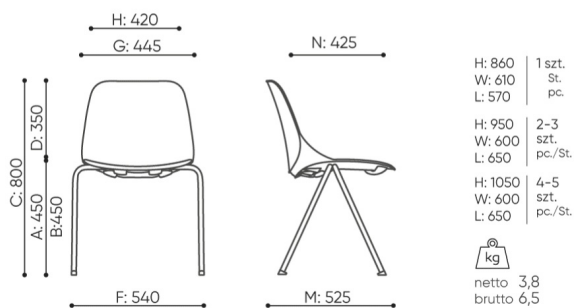

Powder-painted trolley is sold independently.

EG TR

○

Feet on ceramic, concrete and carpet floors

TK

●

dimensions

EG 215

EG 215 1N

- A seat height: overall dimensions
- B seat height: measured according to the norm
PN EN 1335 - 1
- C chair height
- D backrest height
- E headrest height
- F dimensional width chair / base
- G seat width
- H backrest width
- I width between armrests
- K height from the floor to the armrest
- L backrest length
- M dimensional chair depth
- N seat depth / seat length