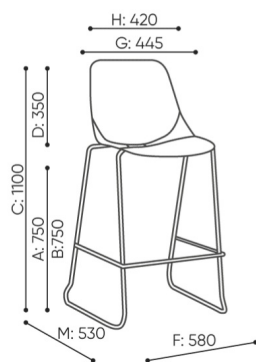

## technical data

EG H

Standard ●  
Option ○

Base	Code
Chromed	●

Additional equipment	Code
EG H 1N - plastic shell	1N ●
EG H 2N - upholstered seat	2N ●
Glides for ceramic floors, concrete and carpets	EG TR ●

# dimensions

EG H

H: 1050  
W: 665  
L: 635

1 szt.  
St.  
pc.

netto 11  
brutto 14

EG H 1N

- A seat height: overall dimensions
- B seat height: measured according to the norm  
PN EN 1335 - 1
- C chair height
- D backrest height
- E headrest height
- F dimensional width chair / base
- G seat width
- H backrest width
- I width between armrests
- K height from the floor to the armrest
- L backrest length
- M dimensional chair depth
- N seat depth / seat length

Dimensions are approximate and may vary depending on the selected product configuration. The requirements of the standard are always met.