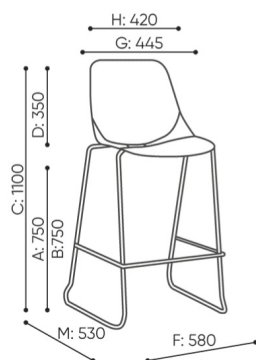

technical data

EG H

Standard ●
Option ○

Base	Code
Chromed	●

Additional equipment	Code
EG H 1N - plastic shell	1N ●
EG H 2N - upholstered seat	2N ●
Glides for ceramic floors, concrete and carpets	EG TR ●

dimensions

EG H

H: 1050
W: 665
L: 635

1 szt.
St.
pc.

netto 11
brutto 14

EG H 1N

- A seat height: overall dimensions
- B seat height: measured according to the norm
PN EN 1335 - 1
- C chair height
- D backrest height
- E headrest height
- F dimensional width chair / base
- G seat width
- H backrest width
- I width between armrests
- K height from the floor to the armrest
- L backrest length
- M dimensional chair depth
- N seat depth / seat length

Dimensions are approximate and may vary depending on the selected product configuration. The requirements of the standard are always met.

materials available for collection

1st price group	Bond, Fenno, Keimo, Sawana
2nd price group	Alpa, Charles, Charles - Studio Design, Cura, Era - Studio Design, Pastel, Roccia, Valencia
3rd price group	Alpa-Studio Design, Blazer, Cura SD, Easy SD, Oceanic, Silvertex , Silvertex - Studio Design, Synergy, Synergy - Studio Design, Valencia - Studio Design
4th price group	Heritage, Oceanic-Studio Design, Remix - Studio Design
5th price group	Accessoire, Steelcut Trio 3
Leather	Leather
Plastic	Eggo