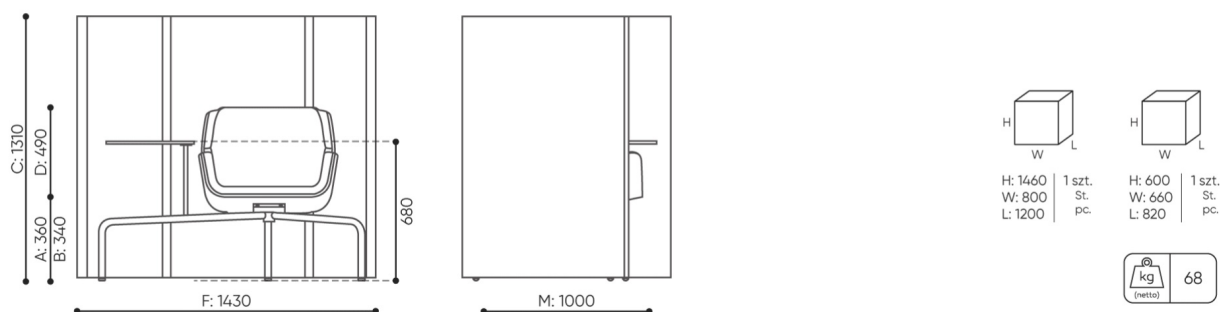

# dimensions

## BO WS

BO S BASE + BO S CHAIR

- A seat height: overall dimensions
- B seat height: measured according to the norm  
PN EN 1335 - 1
- C chair height
- D backrest height
- E headrest height
- F dimensional width chair / base
- G seat width
- H backrest width
- I width between armrests
- K height from the floor to the armrest
- L backrest length
- M dimensional chair depth
- N seat depth / seat length