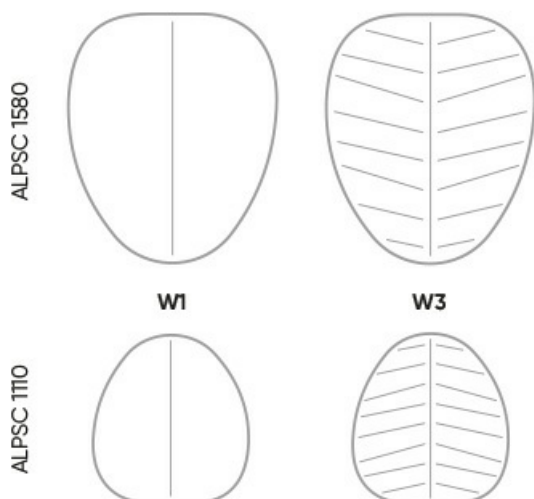

spatial arrangements

Alberi:wall panels come with a dedicated system of rails and hangers allowing for mounting at a distance of 20 and 50 mm from the wall. This enables easy creation of original compositions inspired by the forest.

available variants

Panels and screens are available in 2 sizes and 3 embossing patterns.

technical data

ALPSC 1110 IN

Standard ●
Option ○

Type of pattern

bejot:alberi

The hangers of the panels (mounted to the panel)

CODE

Black hangers (2 pcs) for a single panel with a distance of 20 mm from the wall

WD-A1 ●

Black hangers (2 pcs) for a single panel with a distance of 50 mm from the wall

WD-A2 ○

Hangers (1set = 2pcs) are mounted to the panel. The panel hangers makes it possible to adjust the suspension height of the panel on 4 levels - every 100 mm.

dimensions

ALPSC 1110 IN

ALPSC 1110

H height: overall dimensions

W width: overall dimensions

L epth: overall dimensions

Dimensions are approximate and may vary depending on the selected product configuration. The requirements of the standard are always met.