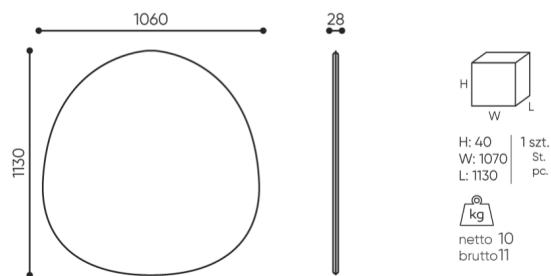

ALSZ 13 ○

Mounting rail 2000mm long

ALSZ 20

Rails are mounted to the wall, depending on the configuration of the set, choose the appropriate length of the rail. The rails do not contain assembly screws (the appropriate mountings should be selected for the type of wall).

dimensions

ALPSC 1110 IN

ALPSC 1110

H height: overall dimensions

W width: overall dimensions

L epth: overall dimensions

Dimensions are approximate and may vary depending on the selected product configuration. The requirements of the standard are always met.