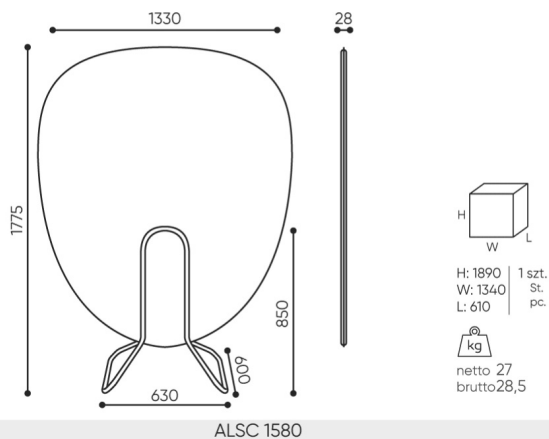

technical data

ALSC 1580 IN

Standard ●
Option ○

Type of pattern

Base

Powder coated (colors according to the Bejot sampler) ●

dimensions

ALSC 1580 IN

H height: overall dimensions

W width: overall dimensions

L depth: overall dimensions

Dimensions are approximate and may vary depending on the selected product configuration. The requirements of the standard are always met.