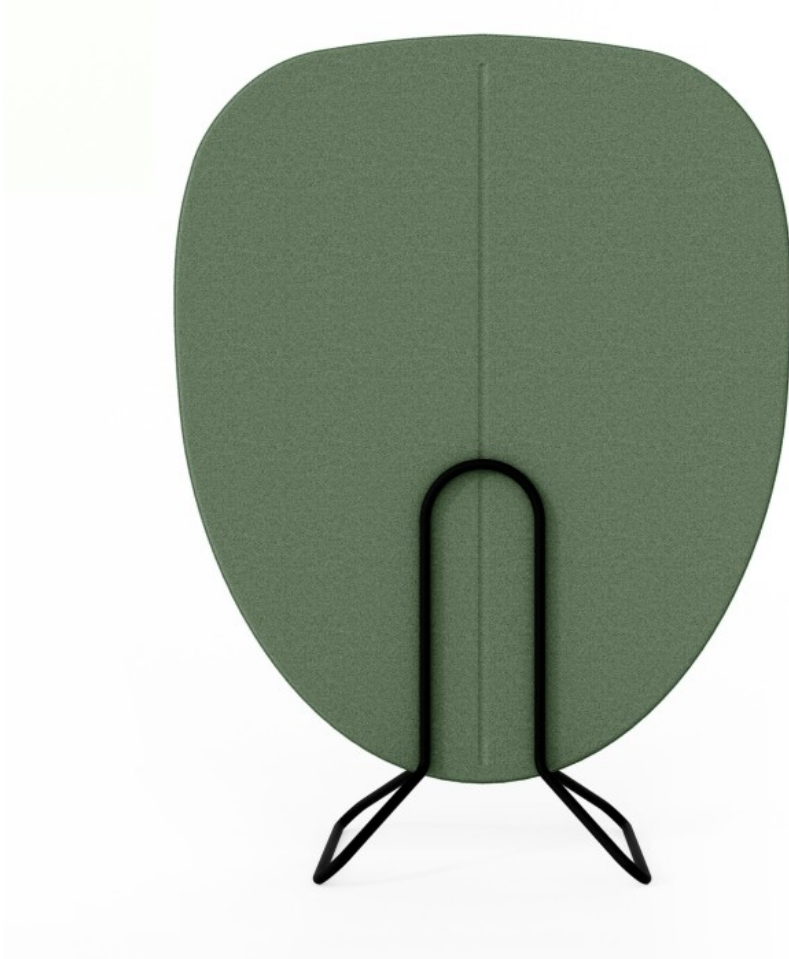

alberi

ALSC 1580 IN

: product card

Alberi is a collection of acoustic wall panels and free-standing screens with a wide range of configuration possibilities. The biophilic shape and patterns have been inspired by trees, while the textures and colours relate to the seasons.