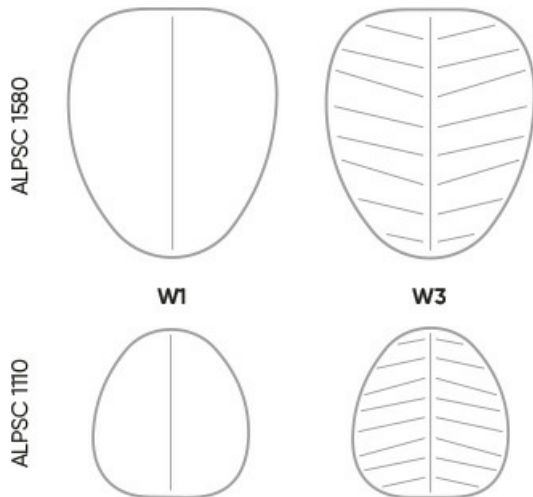

collection advantages

biophilia in the office

Alberi is an excellent alternative to standard acoustic panels because, in addition to their acoustic properties, they also provide a pleasant visual experience and rest for the eyes.

moody colours

The carefully selected colours evoke the seasons and create positive emotions. A wide range of RAL colours allows interesting combinations of frame and fabric shades.

available variants

Panels and screens are available in 2 sizes and 3 embossing patterns.

technical data

ALSC 1580 IN

Standard ●
Option ○

Type of pattern

Base

Powder coated (colors according to the Bejot sampler) ●